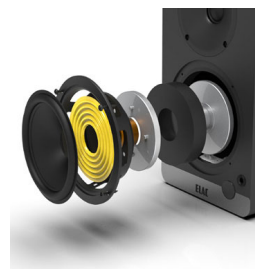

Debut ConneX Powered Speaker System

Simplicity and Versatility!

The Debut ConneX DCB41 powered bookshelf speakers define how simple it can be to deliver a premium audio experience for both, movies and music. Featuring a wide variety of inputs (HDMI ARC, Analog/Phono, Optical, USB and Bluetooth), and matched with optimally designed drivers and amplifiers, the DCB41 delivers a truly exceptional audio experience.

HDMI ARC
INPUT

PHONO
INPUT

USB
INPUT

OPTICAL
INPUT

BLUETOOTH
APTX

Debut ConneX DCB41 Powered Speaker System

Simply Connected

ELAC's DCB41s with its versatile inputs are designed to connect to a variety of sources without additional equipment, resulting in Premium Audio Simplified.

Rear Firing Ports

For better lower frequency extension and to minimize ventilation noise, the bass reflex port on the DCB41 is directed to the rear, in an “S” configuration.

XBass Enhancer

XBass is a proprietary bass enhancement circuit providing an overall better bass output.

Long Excursion Woofer

A long excursion woofer with wide-rolled surround provides increased output for added bass extension.

Custom Waveguide

A custom designed waveguide controls dispersion and directivity improving overall imaging and balance.