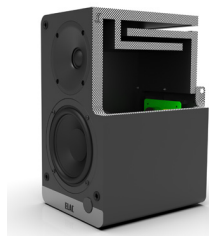

Debut ConneX Powered Speaker System

Simplicity and Versatility!

The Debut ConneX DCB41 powered bookshelf speakers define how simple it can be to deliver a premium audio experience for both, movies and music. Featuring a wide variety of inputs (HDMI ARC, Analog/Phono, Optical, USB and Bluetooth), and matched with optimally designed drivers and amplifiers, the DCB41 delivers a truly exceptional audio experience.

HDMI ARC
INPUT

PHONO
INPUT

USB
INPUT

OPTICAL
INPUT

BLUETOOTH
APTX

Debut ConneX DCB41 Powered Speaker System

Simply Connected

ELAC's DCB41s with its versatile inputs are designed to connect to a variety of sources without additional equipment, resulting in Premium Audio Simplified.

Rear Firing Ports

For better lower frequency extension and to minimize ventilation noise, the bass reflex port on the DCB41 is directed to the rear, in an “S” configuration.

XBass Enhancer

XBass is a proprietary bass enhancement circuit providing an overall better bass output.

DCB41 SPECIFICATIONS

SPEAKER TYPE	BASS REFLEX / POWERED
AMPLIFIER POWER	50 WATTS X 2
TWEETER	3/4" SOFT DOME
WOOFER	4 1/2" POLYPROPYLENE
FREQUENCY RESPONSE	66Hz—25,000Hz (Anechoic) 50Hz—25,000Hz (In-Room)
MAXIMUM SYSTEM OUTPUT	102dB @ 1m
INPUTS	HDMI (ARC) X 1 LINE / PHONE (SWITCHABLE) X 1 USB (96kHz 24-Bit) x 1 OPTICAL X 1 BLUETOOTH (AptX)
OUTPUTS	SUBWOOFER and SPEAKER
REMOTE CONTROL	YES (INFRARED)
COLORS	BLACK, WALNUT, ROYAL BLUE
INCLUDED ACCESSORIES	REMOTE CONTROL, BATTERIES, HDMI CABLE, SPEAKER WIRE, POWER CORD, RUBBER FEET, GRILLES
FIRMWARE UPGRADEABLE	YES (USB)
VOLTAGE	120—240 VOLTS
DIMENSIONS (W X H X D)	5-1/2" X 9-5/8" X 8" Each Speaker
WEIGHT	7.6LBS (POWERED SPEAKER) / 6.3LBS (PASSIVE SPEAKER)